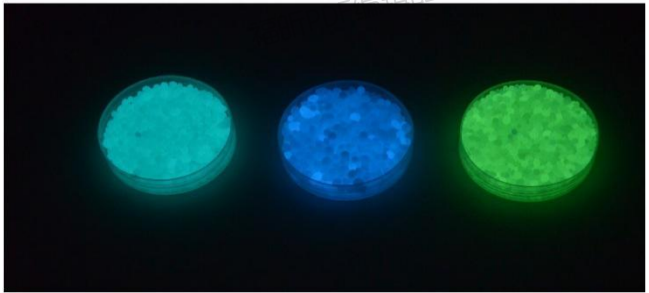

Glass Block (size:10-50mm)

Aqua green

Crystal

Cobalt blue

Ice blue

Sky blue

Dark green

Red

Yellow

Amber

Gray

Black

Purple

Orange red

Pink

Turquoise

White porcelain

Watermelon Red

Watermelon blue

山东珠源玻璃工艺品有限公司

Shandong Zhuyuan Glass Handicraft Co., Ltd

Luminous Glass (size:0.5-12mm)

Shandong Zhuyuan Glass Handicraft Co., Ltd

Glass Heteromorphism