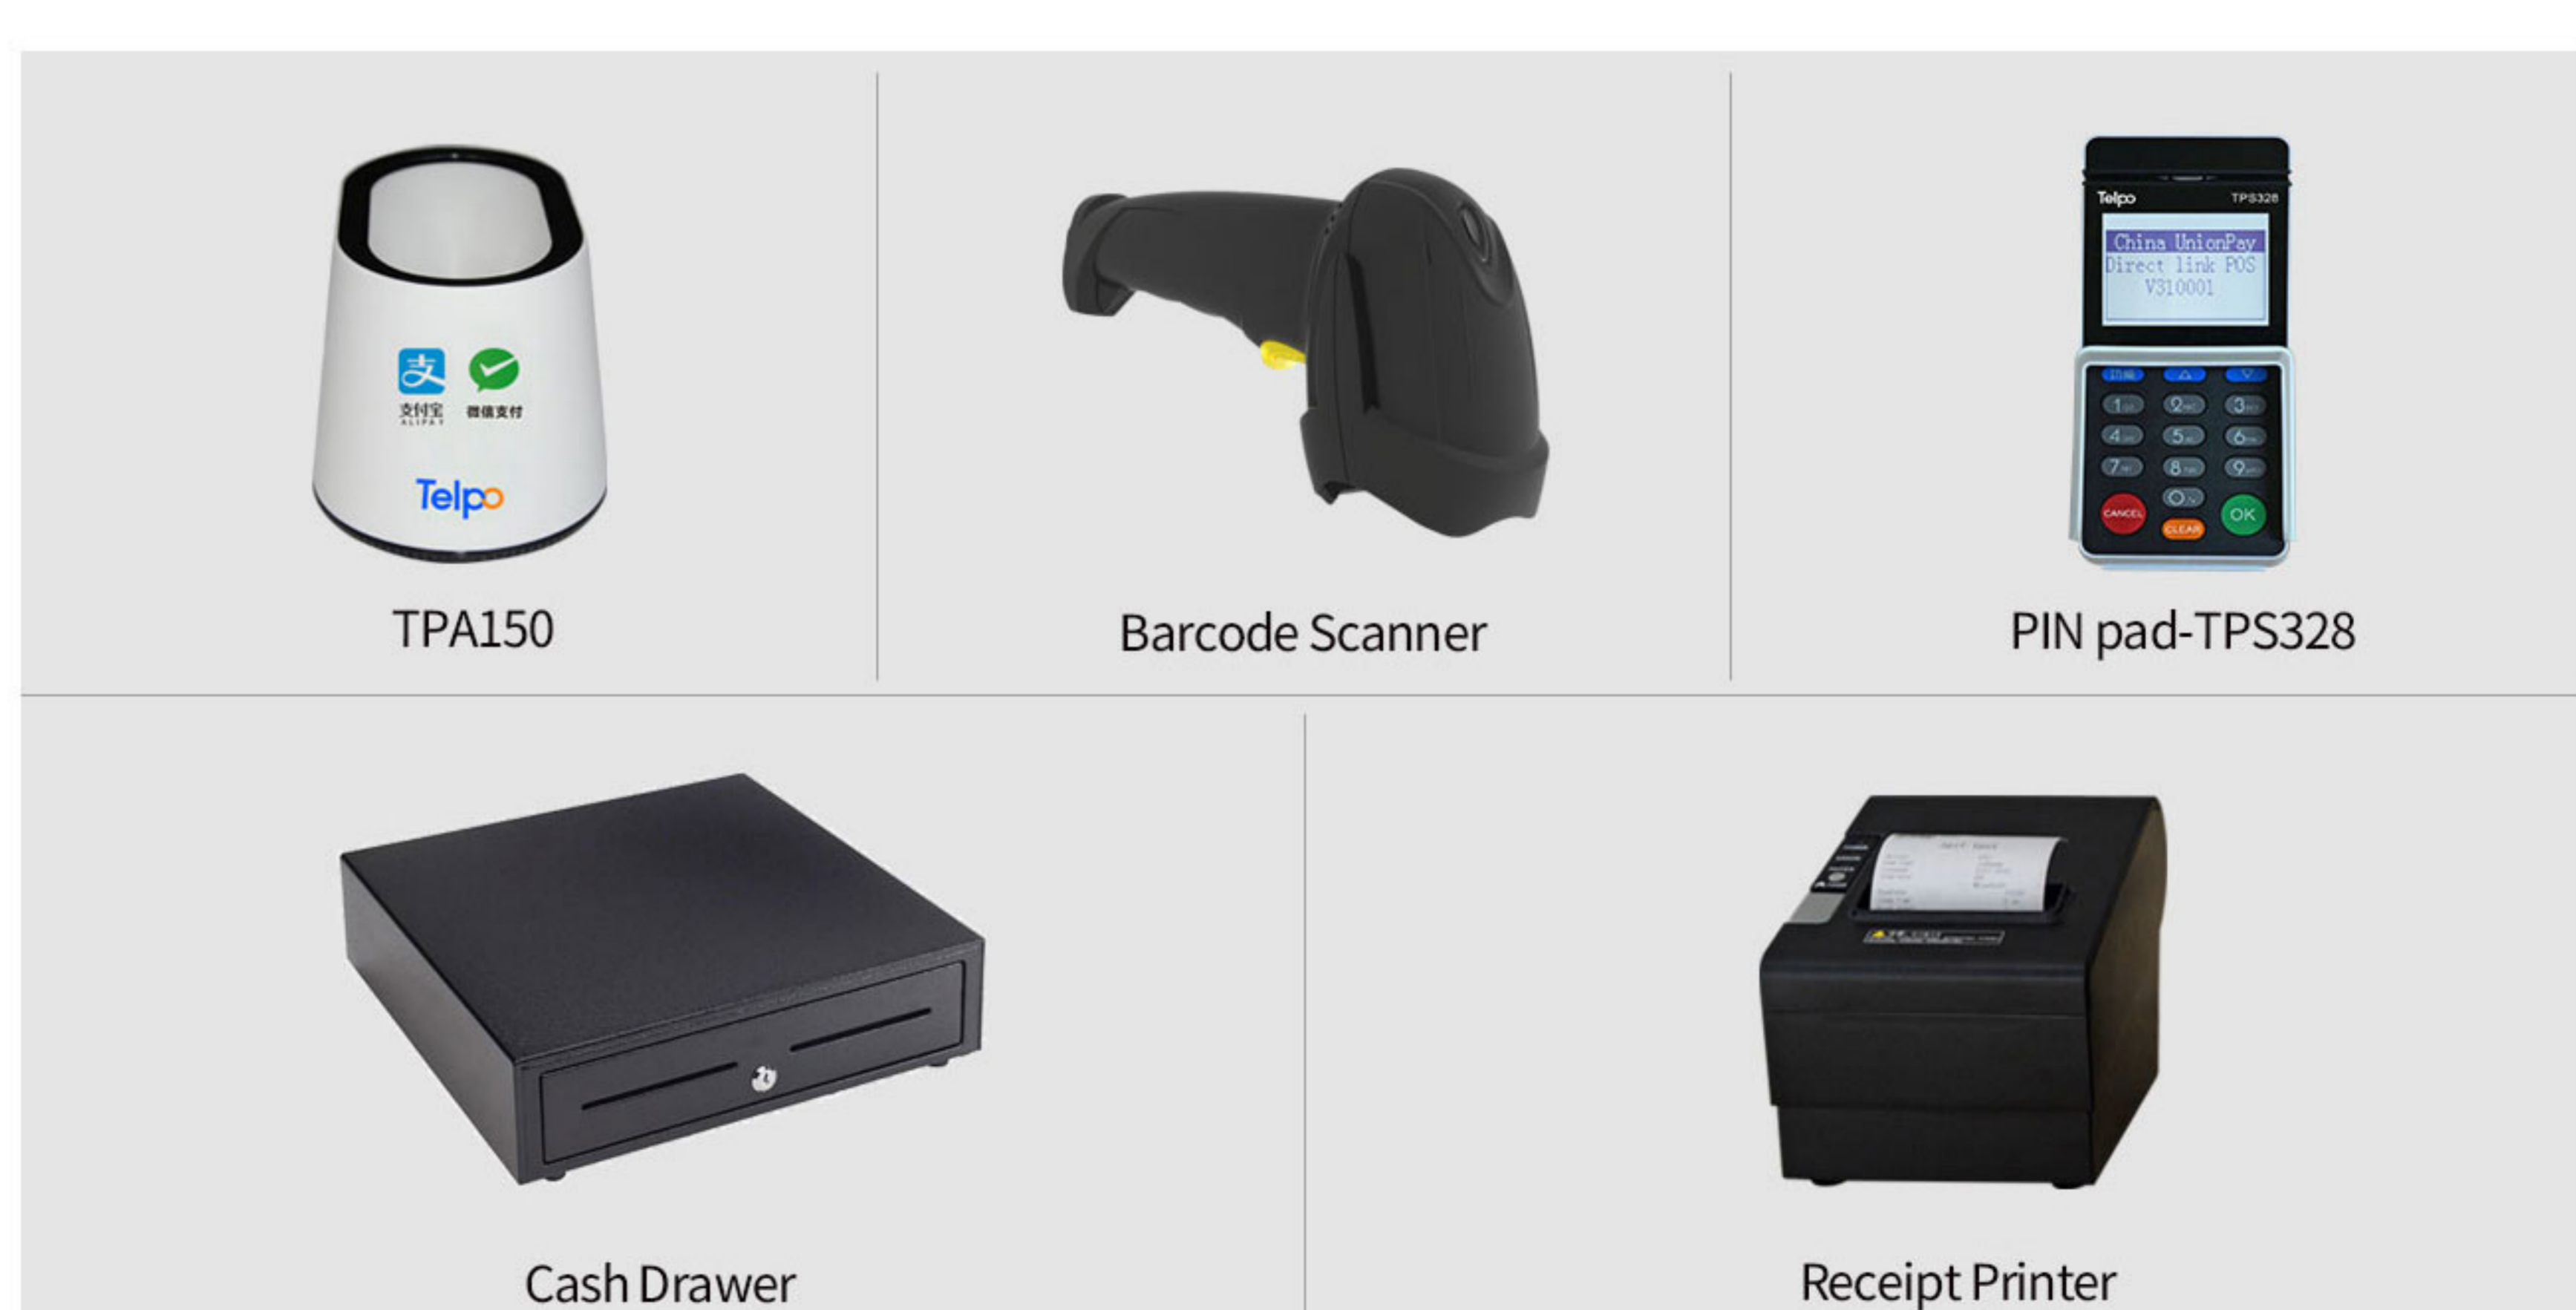

Optional Accessories

Telepower Communication Co.,Ltd.

www.telpo.com.cn
Tel:+86-757-86227898
E-mail:business@telpo.com
Add:Foshan City,Guangdong Province,China