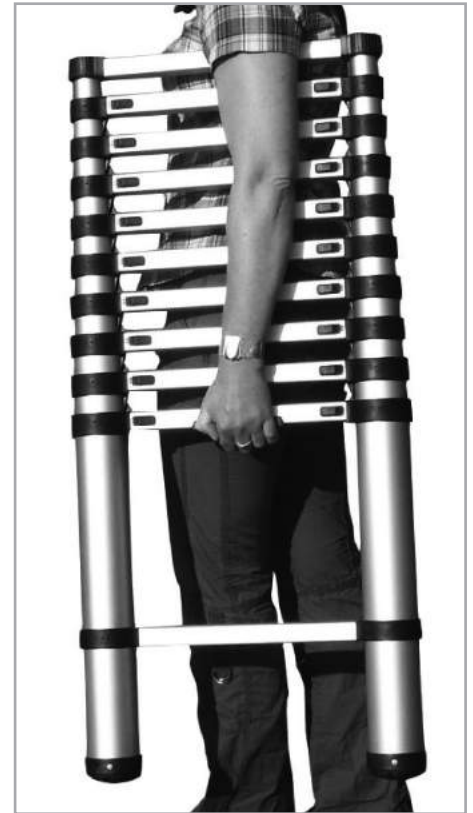

GIRAFFE 3.88

Telescopic Ladder

Giraffe

- Easy transport, high mobility
- Adjustable to optimal height
- TÜV/GS tested (Quality & Security)
Grid-Lock system
- Easy to use, high safety
- Light, compact and space saving
- Applicable everywhere
- Min. Length: 1.20 m, Max. Length: 3.88 m
- Weight: 13 kg

Technical Data:

13 Steps
 Length: 1.20 - 3.88 m
 Width: 0.45 m
 Carrying capacity: up to 150 kg

Delivery includes:

1x Telescopic ladder
 In carton box

Logistical Data:

EAN Code: 4050255015416
 Quantity Box: 1 Piece
 Quantity Pallet: 18 Pieces
 Quantity FCL 20'': 460 Pieces
 Quantity FCL 40'': 1000 Pieces
 Weight: 13 kg

Approvals/Certificates:

EN 131, GS 2011

Item-No: 7061176

Giraffe

Practical, lightweight ladder for all purposes.
 Only 120 cm when folded, can be used everywhere and always has the right length.
 Hand safety protection 2.5 cm gap between each rung (when folded).
 Weighs only 13 kg and has a carrying capacity of up to 150 kg.