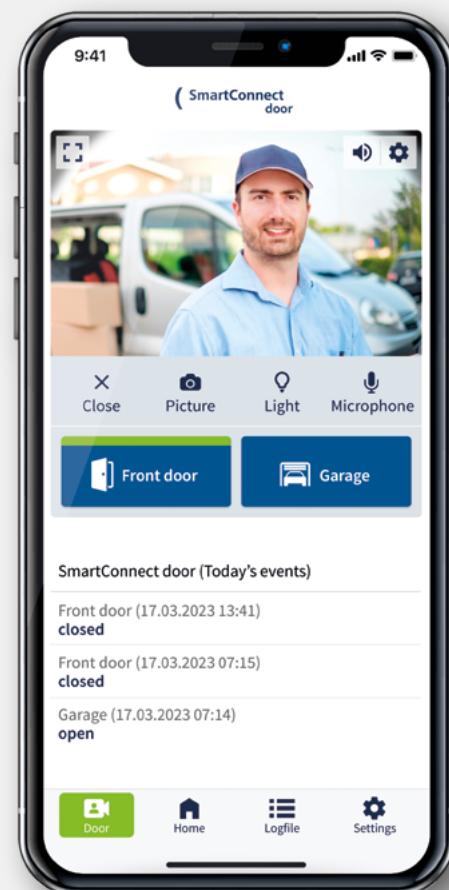

FUHR

SMART CONNECT DOOR

Security starts at the door.
The smart video door intercom system.

www.fuhr.de

The smart video door intercom system. Never miss a visitor – no matter where you are.

SmartConnect door is the modern, smart video door intercom system that opens up new possibilities for you. Via tablet or smartphone, you can connect with your visitors any-time, anywhere, even when you are away from home.

Furthermore, a SmartHome server is integrated in the small and discreet door module, with which not only the door opening but also user and access authorizations can be managed or, for example, the switching of the lighting is possible. Without complex cabling and expensive analysis and control units, **SmartConnect door** offers the end user and the door manufacturer numerous benefits that are unique in this combination.

Benefits for end user:

Smart door intercom system

- ✓ Intuitive handling of the door intercom system via app.
- ✓ Smart alternative for products which are expensive and difficult to install.
- ✓ Location-independent interaction with visitors: A ring at the front door is sent via push notification to authorised mobile devices.
- ✓ Versatile functions: e.g. see visitors, talk to them, open the door, create photo protocol.
- ✓ Additional security: This creates the impression to the person at the door that you are at home, and the user sees who is at the door.
- ✓ Integrated touch doorbell and additional connection option for on-site door bells or light switches.
- ✓ Minimal set-up work, because of its integration in the home Wifi. Optionally, a LAN connection is possible.

Smart access

- ✓ **SmartConnect door** also allows convenient access to the building from outside.
- ✓ With the smartphone via internet or bluetooth, with radio key or by fingerprint scanner*.
- ✓ Allows individual user management with time profiles.
- ✓ Door mode monitoring.
- ✓ Logging of all events.