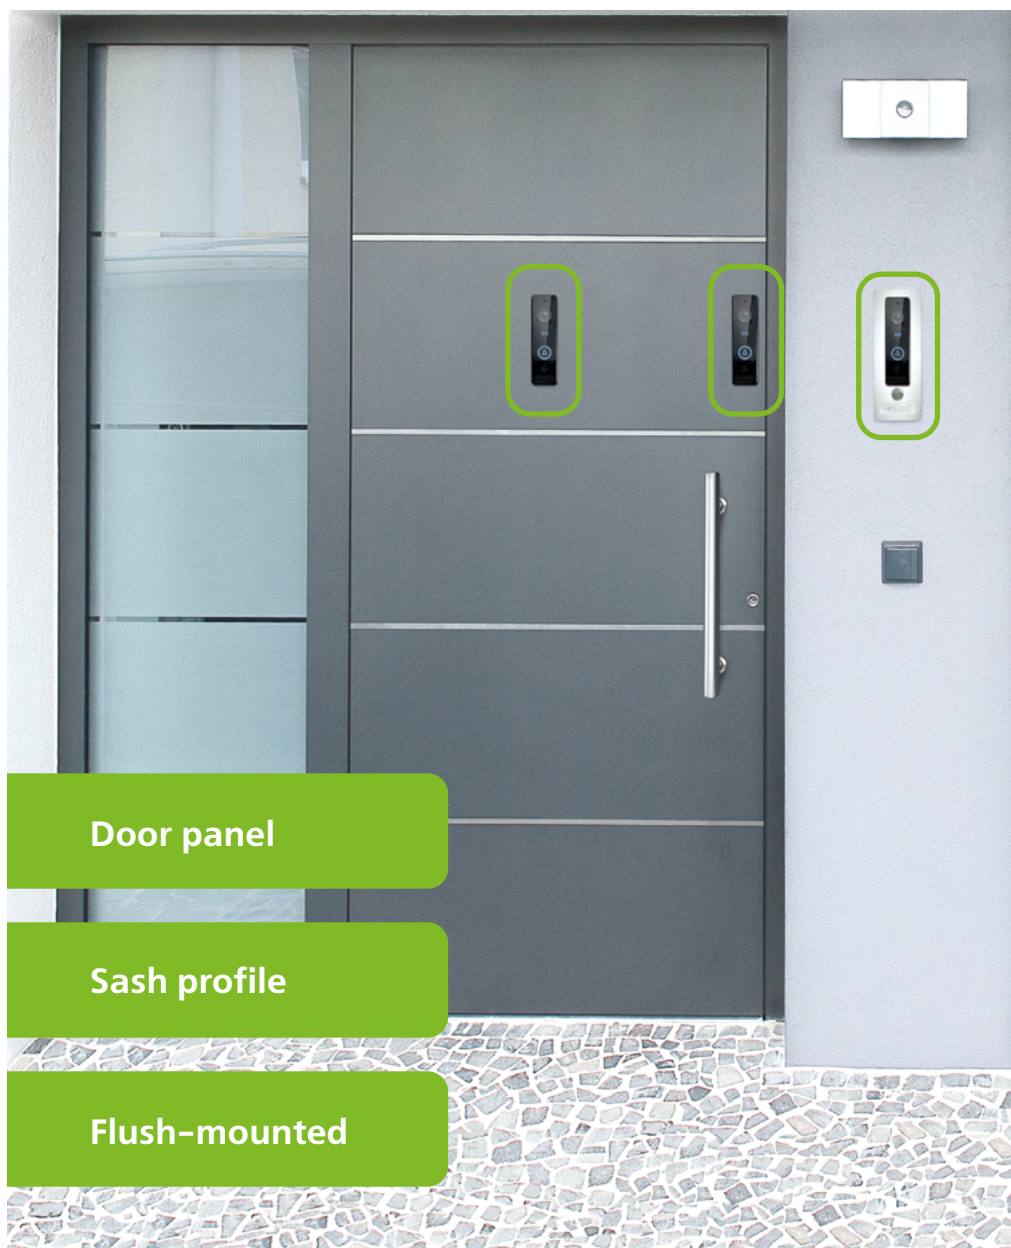

Smart extensions

- ✓ Up to three additional doorbells can be connected.
- ✓ Numerous connection options offer real added value: e.g. in addition, garage doors, digital cylinders, shutters, lights and much more can be controlled via **SmartConnect door**.

Smart installation

- ✓ Equipment and testing of the whole door element and the video door intercom system in the door construction is possible.
- ✓ Simple assembly in the door element – no inspection openings or complex cabling.
- ✓ Only 12 or 24 V power needed. Door is opened via radio signal, in conjunction with the FUHR smart radio module.
- ✓ Integrated energy storage to use the module, also in doors with spring-loaded contacts, without cable run.
- ✓ Combination with FUHR motorised locks offers particularly simple installation and commissioning, as well as a wide range of functions.
- ✓ **SmartConnect door** is also compatible with all commercially available motorised locks and electric strikes.

SmartConnect door.

Flexible in placement, easy to install.

- ✓ The compact design allows different types of installation in all door materials.
- ✓ An installation is possible both in the sash profile and the door panel. Depth and width of the module correspond to the installation dimensions of, for example, the FUHR fingerprint scanner.
- ✓ The simple design does not affect the door's appearance.
- ✓ Option for flush mounting beside the door for retrofitting.