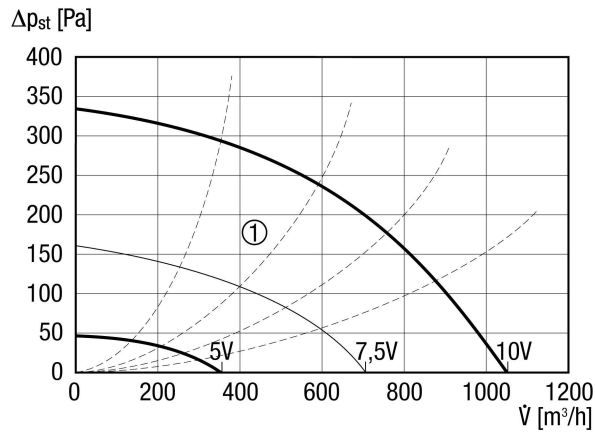

DRD 18 EC

short description

Roof fan with EC motor

Article number 0087.0170

Technical Data

Air flow volume	1,050 m³/h
Rotating speed	1,950 1/min
Speed controllable	✓
Reversing capacity	—
Type of voltage	Alternating current
Rated voltage	230 V
Frequency	50 Hz
Nominal output	85 W
I _{max}	0.96 A
Degree of protection (IP)	54
Installation site	Roof
Installation position	vertical
Material	Sheet steel, galvanised
Weight	12 kg
Airstream temperature at nominal current	-25 up to 35 °C
EAN	4012799871705
Total L _{WA5} , high (free inlet sound power level)	64 dB(A)

DRD 18 EC

Characteristic curve

① Auxiliary characteristics curves for control voltage 5 - 10 V

Dimensions [mm]

① Clear width
② Number of holes: 3