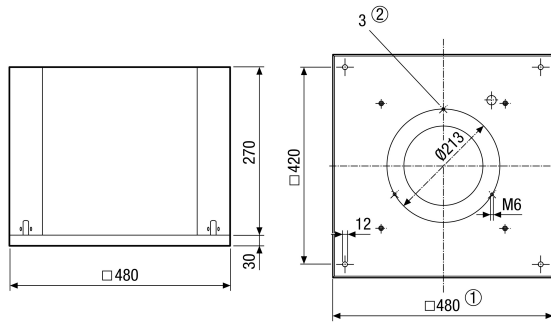

DRD 18 EC

short description

Roof fan with EC motor

Article number 0087.0170

Technical Data

Air flow volume	1,050 m³/h
Rotating speed	1,950 1/min
Speed controllable	✓
Reversing capacity	—
Type of voltage	Alternating current
Rated voltage	230 V
Frequency	50 Hz
Nominal output	85 W
I _{max}	0.96 A
Degree of protection (IP)	54
Installation site	Roof
Installation position	vertical
Material	Sheet steel, galvanised
Weight	12 kg
Airstream temperature at nominal current	-25 up to 35 °C
EAN	4012799871705
Total L _{WA5} , high (free inlet sound power level)	64 dB(A)

DRD 18 EC

Characteristic curve

① Auxiliary characteristics curves for control voltage 5 - 10 V

Dimensions [mm]

① Clear width
② Number of holes: 3