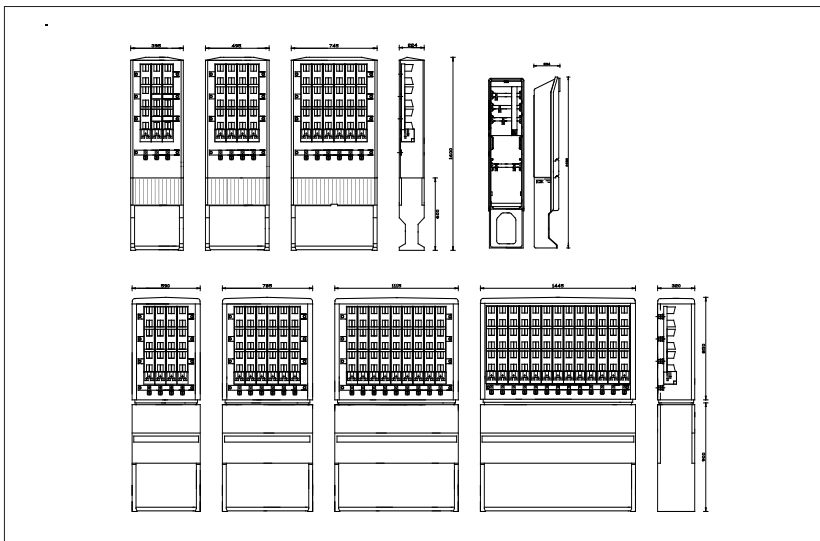

Cable distributor cabinets House connection columns

Housing

- Cabinets/ columns for open-air installation with pedestal or uninterrupted side parts in the heights 1850 and 2100 mm
- Material: Polyester, glass-fibre reinforced
- Weather resistant, impact and shock resistant, difficult to inflame
- Modular system with exchangeable individual parts
- Door and back wall with moulded surface
- Cable support rail
- Swivelling lever handle for profile half cylinder, simple and double closing
- Colour: RAL 7035 light grey
- Protection type: IP44

We would be pleased to inform you about further equipping variants.

Mounting

- 1 busbar system 4 contacts
- Securing fuse rails/disconnector fuse rails NH 00 bis NH 3
- V-direct connection terminals/flat connection
- Spare places covered individually
- 1 Passage for site power

Key areas of use

- Distributor column with pedestal as house connection column
- Cable distributor in LV distributor net

You can find the product catalogue on our home page www.uesa.de