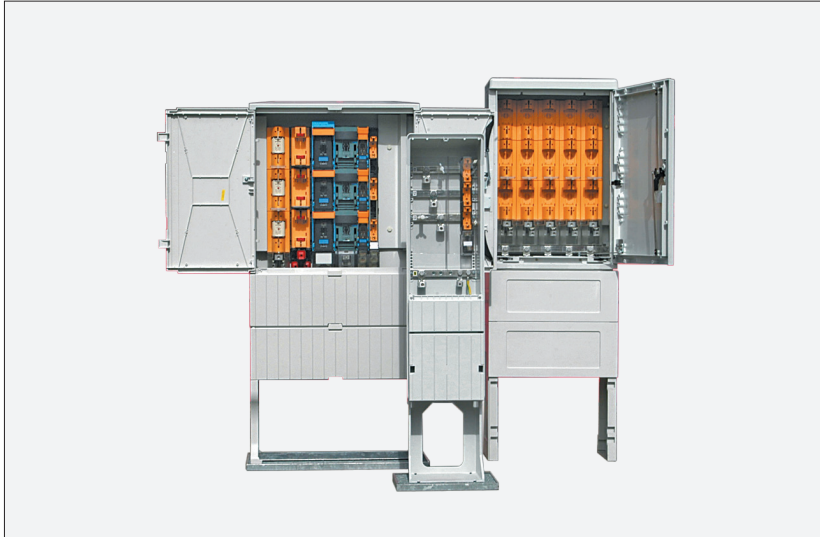

Cable distributor cabinets House connection columns

Housing

- Cabinets/ columns for open-air installation with pedestal or uninterrupted side parts in the heights 1850 and 2100 mm
- Material: Polyester, glass-fibre reinforced
- Weather resistant, impact and shock resistant, difficult to inflame
- Modular system with exchangeable individual parts
- Door and back wall with moulded surface
- Cable support rail
- Swivelling lever handle for profile half cylinder, simple and double closing
- Colour: RAL 7035 light grey
- Protection type: IP44

We would be pleased to inform you about further equipping variants.

Mounting

- 1 busbar system 4 contacts
- Securing fuse rails/disconnector fuse rails NH 00 bis NH 3
- V-direct connection terminals/flat connection
- Spare places covered individually
- 1 Passage for site power

Key areas of use

- Distributor column with pedestal as house connection column
- Cable distributor in LV distributor net

You can find the product catalogue on our home page www.uesa.de