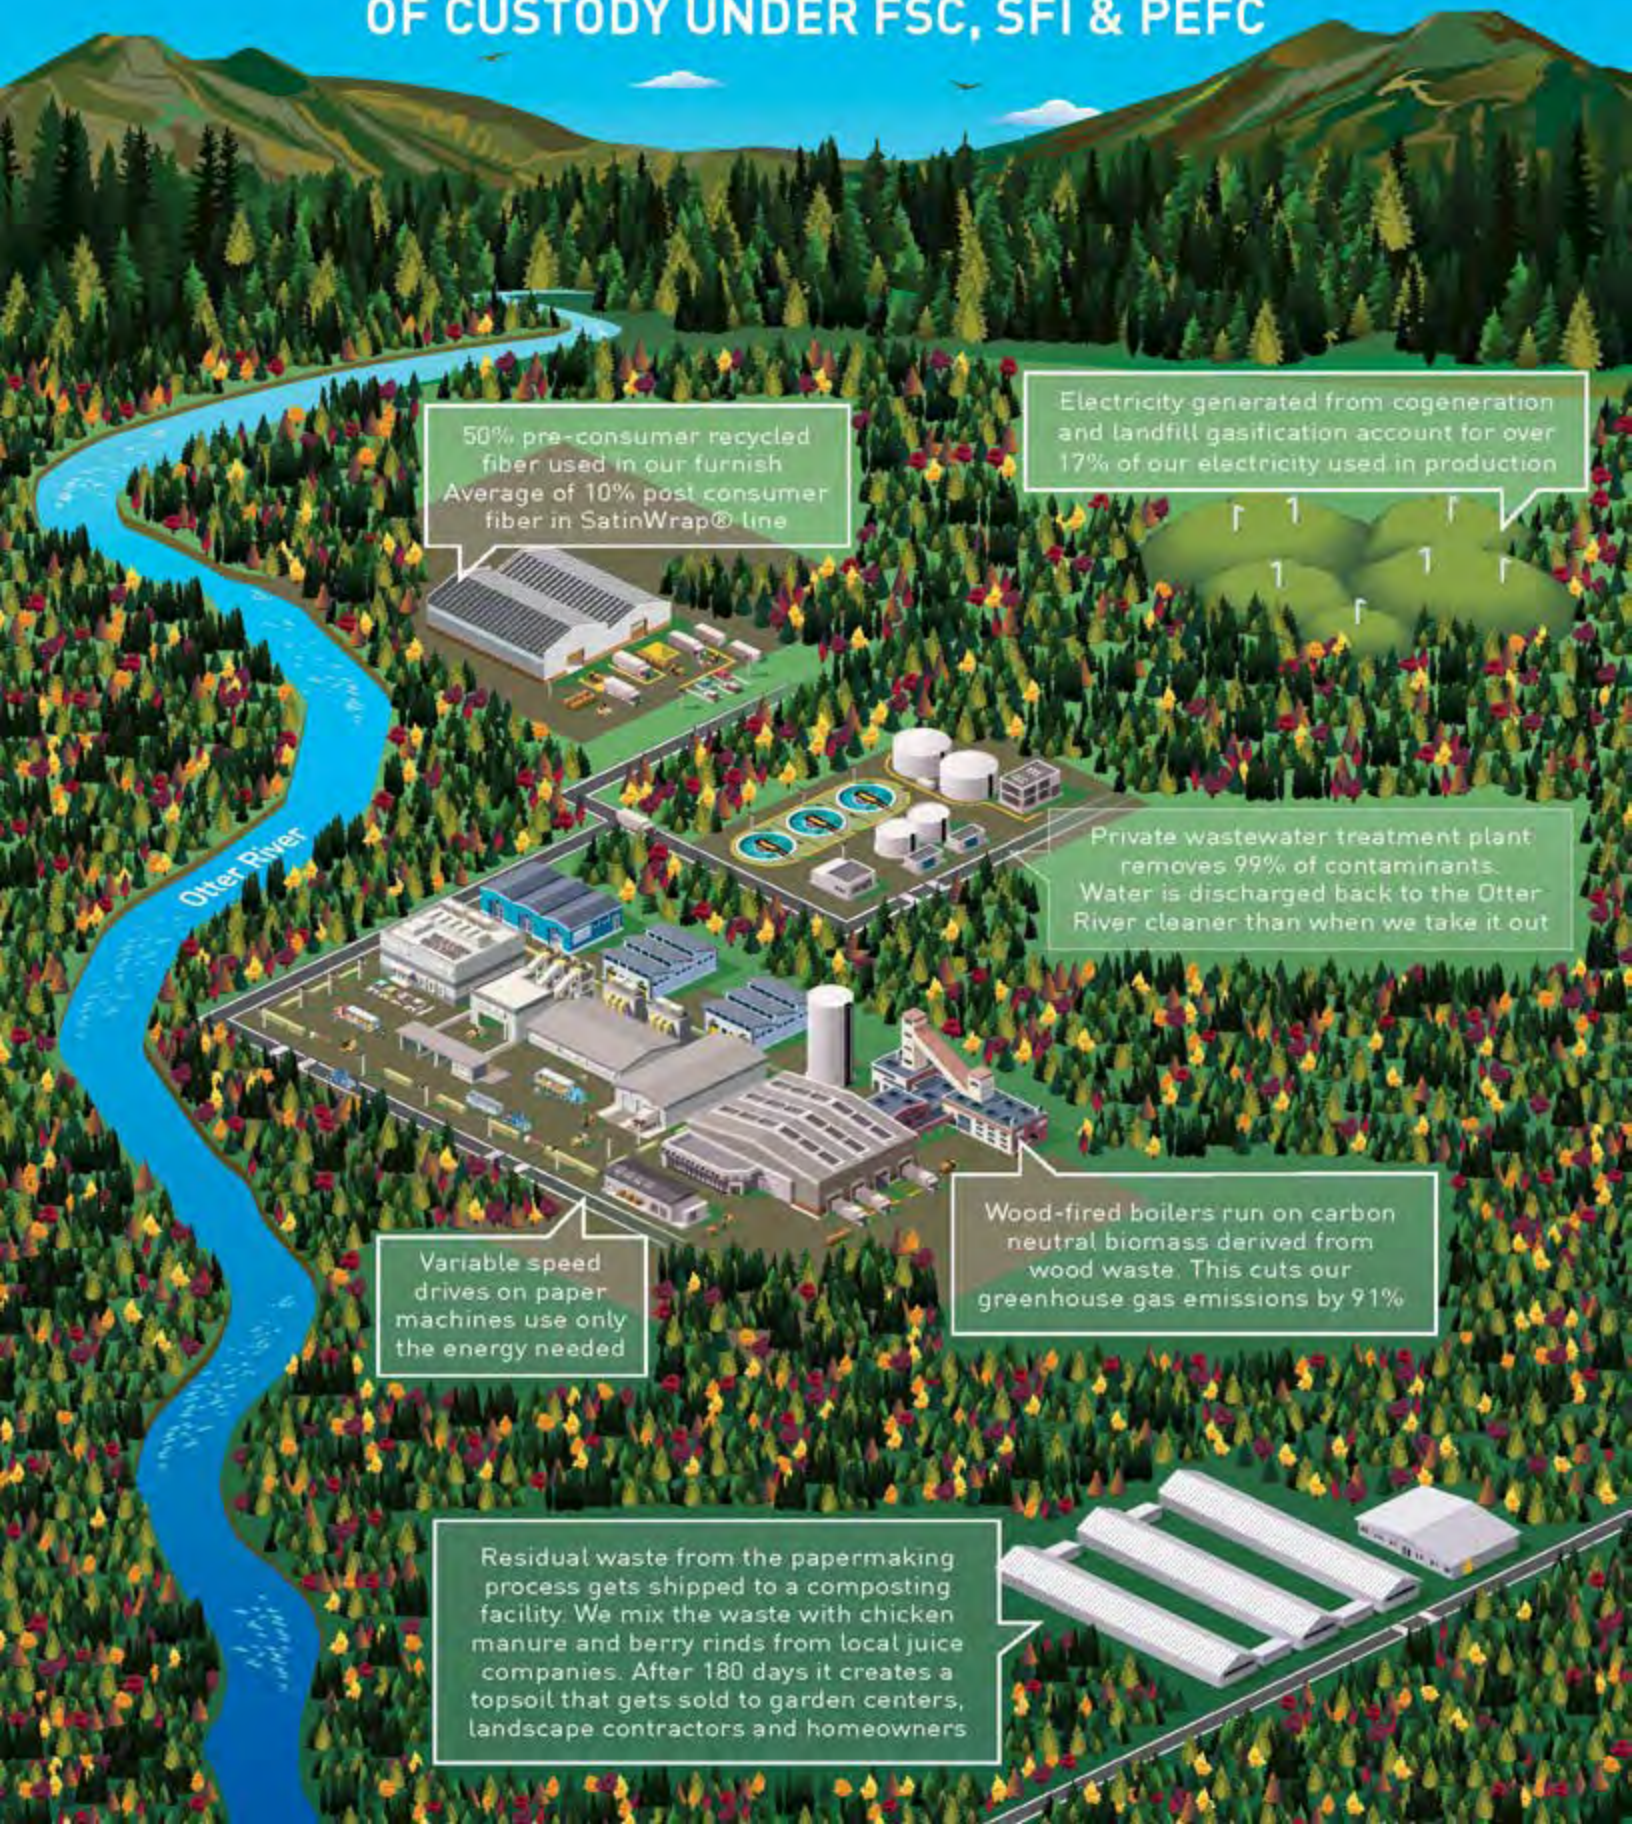

SUSTAINABILITY

SEAMAN PAPER IS CERTIFIED FOR CHAIN OF CUSTODY UNDER FSC, SFI & PEFC

50% pre-consumer recycled fiber used in our furnish
Average of 10% post consumer fiber in SatinWrap® line

Electricity generated from cogeneration and landfill gasification account for over 17% of our electricity used in production

Private wastewater treatment plant removes 99% of contaminants. Water is discharged back to the Otter River cleaner than when we take it out

Wood-fired boilers run on carbon neutral biomass derived from wood waste. This cuts our greenhouse gas emissions by 91%

Variable speed drives on paper machines use only the energy needed

Residual waste from the papermaking process gets shipped to a composting facility. We mix the waste with chicken manure and berry rinds from local juice companies. After 180 days it creates a topsoil that gets sold to garden centers, landscape contractors and homeowners