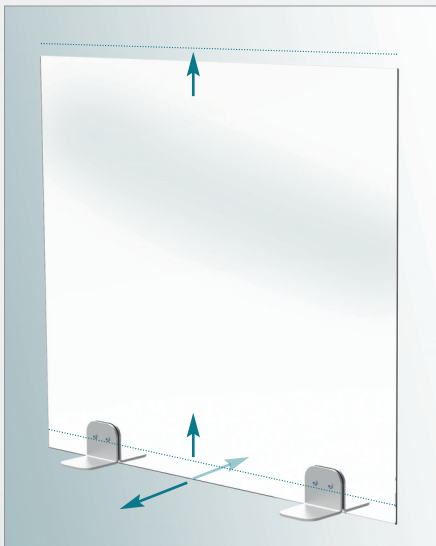

HEMA

stay safe & healthy

Droplet Protection

Droplet protection panel - standard

Art.-No.	Width	Height°	Depth	from 1 pc*	from 3 pcs*	from 6 pcs*
10182708	74.5 cm	66.0 cm	14.5 cm	96.00 €	90.00 €	84.00 €
10182709	99.5 cm	66.0 cm	14.5 cm	113.00 €	106.00 €	99.00 €
10182710	149.0 cm	66.0 cm	14.5 cm	148.00 €	138.00 €	129.00 €

Droplet protection panel - tall version

Art.-No.	Width	Height°	Depth	from 1 pc*	from 3 pcs*	from 6 pcs*
10182711	74.5 cm	99.5 cm	22.5 cm	128.00 €	120.00 €	112.00 €
10182712	99.5 cm	99.5 cm	22.5 cm	154.00 €	144.00 €	135.00 €
10182713	149.0 cm	99.5 cm	22.5 cm	206.00 €	193.00 €	180.00 €

*Price per piece for orders of 1, 3 or 6 pieces, all prices ex works, plus VAT, packaging and transport costs. Prices for special designs on request.

°Height of the viewing pane, the pane can be mounted on the adjustable feet offset by 20 mm, the total height changes accordingly.

In many areas, additional protective measures can reduce the risk of infection (droplet infection). The use of viewing panels can help to increase the level of safety and protection and keep a reasonable distance - whether at the individual workplace, in shared or in public areas.

Types

- Droplet protection panel, standard version
- Droplet protection panel, tall version

The viewing discs are made of highly resistant (unbreakable) transparent polycarbonate in 5 mm thickness with an abrasion-resistant coating.

Areas of application

The viewing panels are versatile, whether on desks, in meeting rooms, in canteens, at receptions, on counters, at cash registers, in pharmacies, on workbenches, etc.