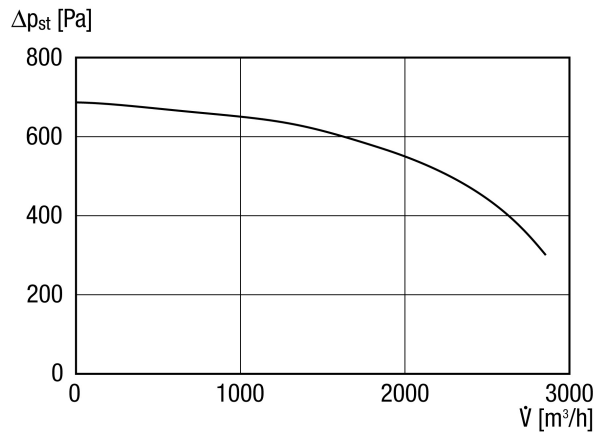

KFR 6030-A

Characteristic curve