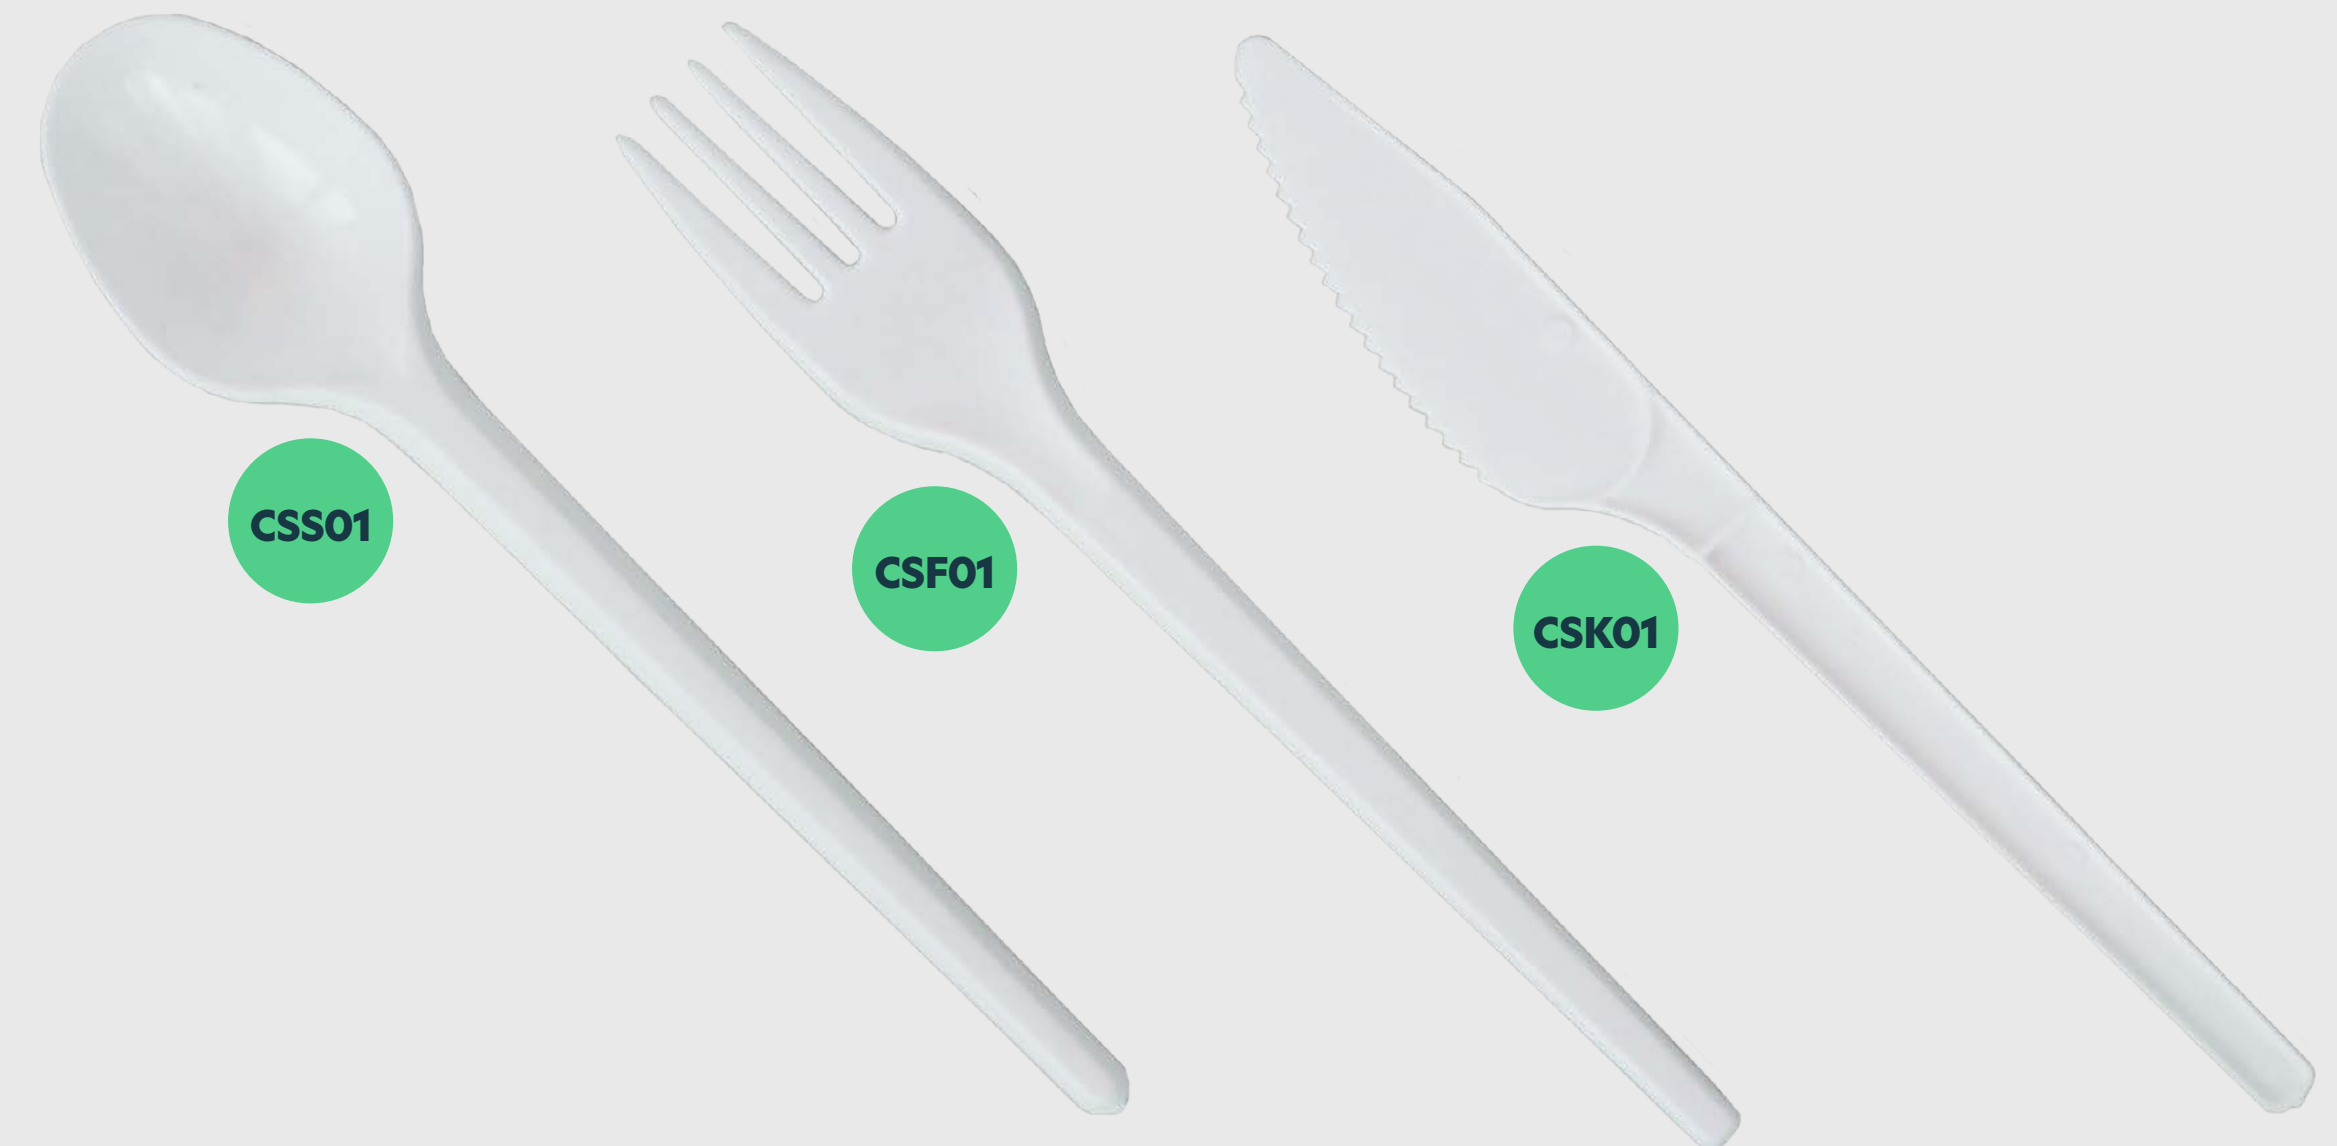

Art No	Description	Specs (g)	Size (mm)	Pcs/ctn	Carton Size (cm)
CSK01	S Knife	3.8	165	1000	32 × 19 × 20
CSF01	S Fork	3.5	160	1000	33 × 18 × 19
CSS01	S Spoon	4	152	1000	33 × 18 × 25
CMK01	M Knife	3.8	165	1000	32 × 19 × 20
CMF01	M Fork	3.8	171	1000	33 × 18 × 19
CMS01	M Spoon	4.6	165	1000	33 × 18 × 25
CT01	Taste Spoon	2.1	116	3000	40 × 33 × 27
CI01	Ice Cream Spoon	1.8	96	3000	40 × 33 × 35
CC01	Coffee Stirrer	0.9	86	5000	30 × 18 × 19
CSP01	Set: S KFSN	PLA Envelope		500	40 × 33 × 43
CSP02	Set: S KFN	PLA Envelope		500	40 × 32 × 30
CMP01	Set: M KFSN	PLA Envelope		500	40 × 33 × 48
CMP02	Set: M KFN	PLA Envelope		500	40 × 32 × 32
CSP03	Set: S KFSN	Brown Kraft Paper Envelope		500	40 × 33 × 27
CMP03	Set: M KFSN	Brown Kraft Paper Envelope		500	40 × 33 × 48

CPLA is a **biodegradable material** made from **100% renewable resources** such as corn, sugar beet, wheat or other starch-rich products.