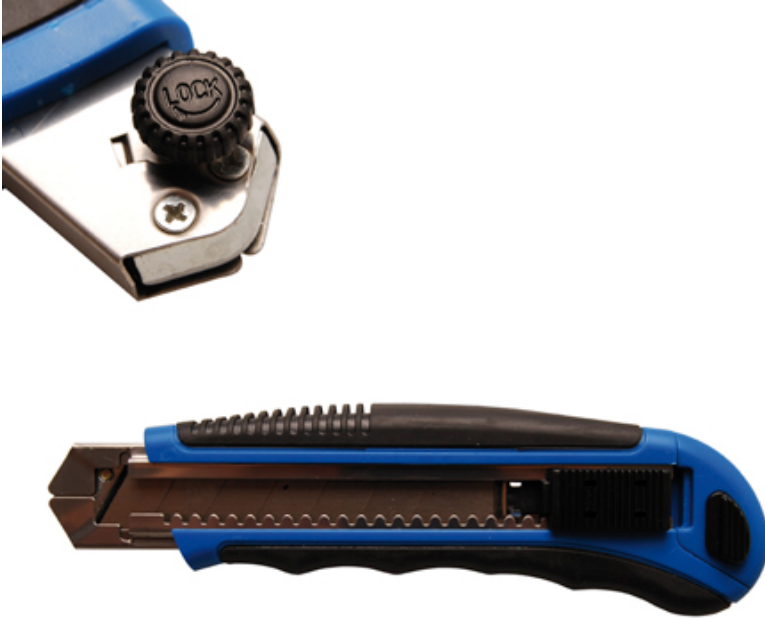

Retractable Knife, 25 mm Blades, extra heavy duty finish (Art. 50625)

---

- knife for 18 mm break off segmented blades
- metal guide
- non slip rubber coated soft grip
- with automatic blade guide

Technical modifications reserved - we are not responsible for issues while printing