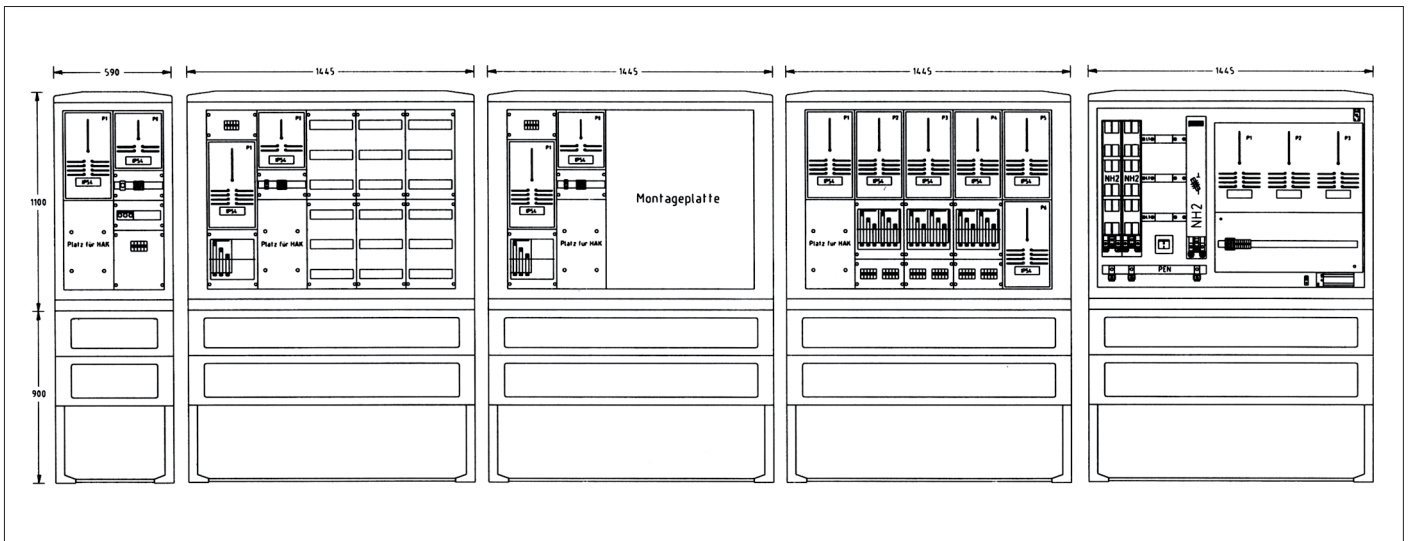

# Meter connection columns

## Housing parts

- Material: complete polyester, fibre glass reinforced
- Weather-resistant, impact and shock resistant, difficult to inflame
- Effective ventilation
- Modular system with exchangeable individual parts
- Door and back wall with moulded surface
- Cable support rail
- Swivelling lever handle for profile half cylinder, Single or double closing with lock cover
- Colour: RAL 7035 light grey
- Protection type: IP44

## Technical data • direct measurements

- According to the technical connection conditions of the respective mains power supply operator
- Options: Number of meter places as required, distributor fields equipped/not-equipped, mounting plate of sheet steel/plastic, special variants, pedestal filler