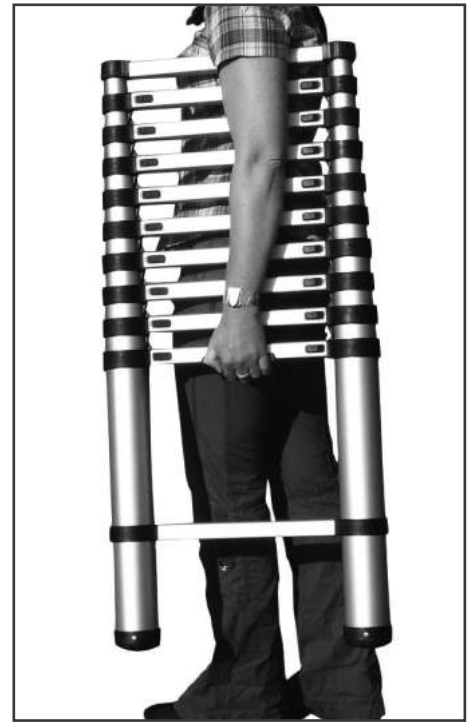

GIRAFFE 2.61

Telescopic Ladder

Giraffe

- ▶ Easy transport, high mobility
- ▶ Adjustable to optimal height
- ▶ TÜV/GS tested (Quality & Security) Grid-Lock system
- ▶ Easy to use, high safety
- ▶ Light, compact and space saving
- ▶ Applicable everywhere
- ▶ Min. Length: 0.91 m, Max. Length: 2.61 m
- ▶ Weight: 8 kg

Technical Data:

8 Steps

Length:

Width:

Carrying capacity:

0,91 - 2,61 m

0,45 m

up to 150 kg

Delivery includes:

1x Telescopic ladder

In carton box

Logistical Data:

EAN Code:

Quantity Box:

Quantity Palett:

Quantity FCL 20":

Approvals/Certificates:

EN 131, GS 2011

Item-No:

7061350

Giraffe

Practical, lightweight ladder for all purposes. Only 91 cm when folded, can be used everywhere and always has the right length. Hand safety protection 2,5 cm gap between each rung (when folded). Weighs only 8 kg and has a carrying capacity of up to 150 kg.