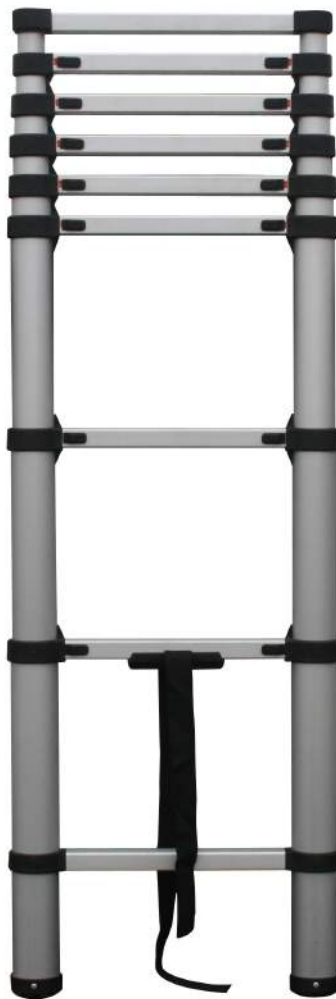

GIRAFFE 2.61

Telescopic Ladder

Giraffe

- ▶ Easy transport, high mobility
- ▶ Adjustable to optimal height
- ▶ TÜV/GS tested (Quality & Security) Grid-Lock system
- ▶ Easy to use, high safety
- ▶ Light, compact and space saving
- ▶ Applicable everywhere
- ▶ Min. Length: 0.91 m, Max. Length: 2.61 m
- ▶ Weight: 8 kg

Technical Data:

8 Steps

Length:

Width:

Carrying capacity:

0,91 - 2,61 m

0,45 m

up to 150 kg

Delivery includes:

1x Telescopic ladder

In carton box

Logistical Data:

EAN Code:

Quantity Box:

Quantity Palett:

Quantity FCL 20":

Approvals/Certificates:

EN 131, GS 2011

Item-No:

7061350

Giraffe

Practical, lightweight ladder for all purposes. Only 91 cm when folded, can be used everywhere and always has the right length. Hand safety protection 2,5 cm gap between each rung (when folded). Weighs only 8 kg and has a carrying capacity of up to 150 kg.