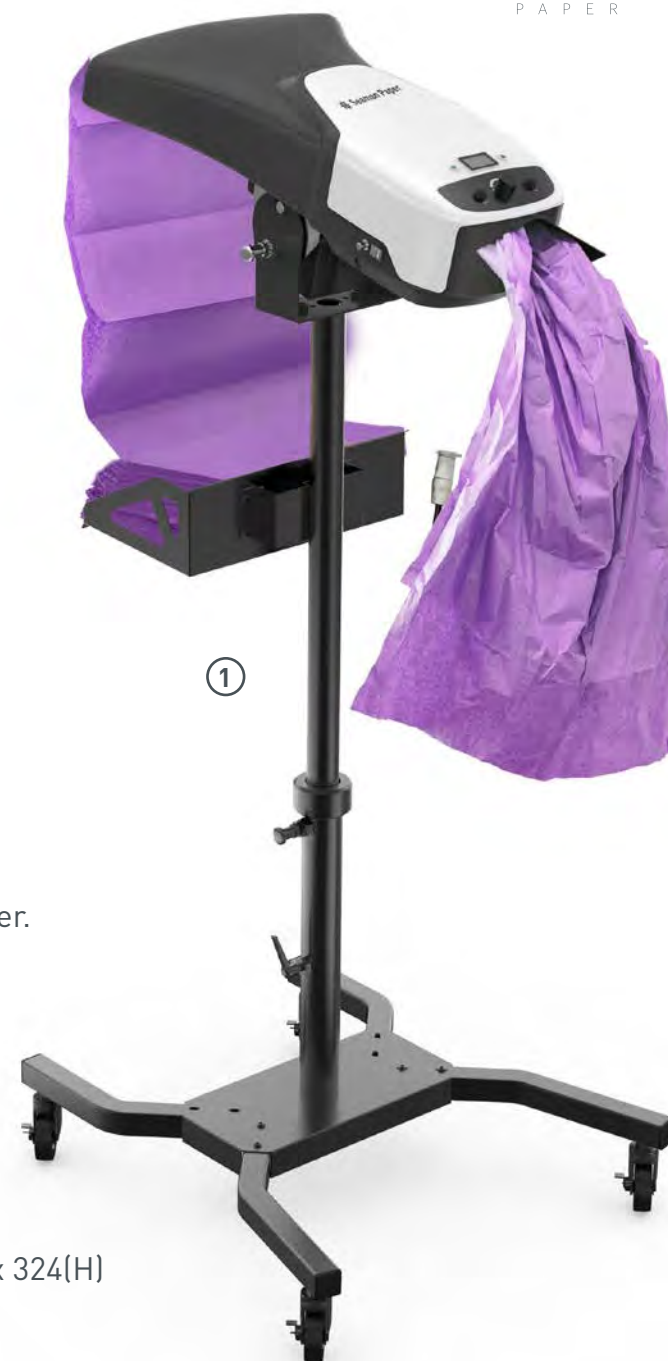

Power(w): 150

Weight (kg): 16.6

Feeding speed: 50 m/min

Cutting speed: 72 times/min

Machine parameters(mm): 684(L) x 452(W) x 324(H)

Packing size(mm): 745(L) x 550(W) x 380(H)

Fan Fold tissue paper

②