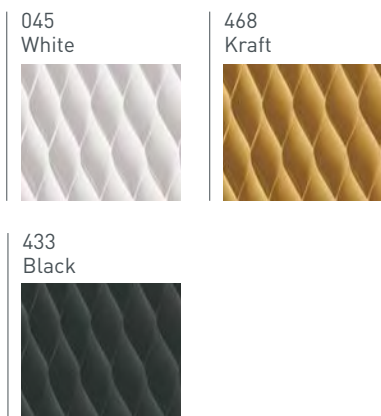

	# of ply		
33 cm x 500 m	1	35 gsm	3

Colour Formulations
with Mindfulness.

ALL ABOUT BROWN
L IN BROWN
BROWN
BROWN

The
Ordinary.
Colours.

LIGHT COVERAGE

**Serum
Foundation**
Lightweight
Serum Formula

30ml e 1 fl.oz

2.1 P
Serum

SPF 15

Medium
Pink Undertones

benefit

PR
T
TIMES
HE

The Flexi Hex Honey Comb Panini

The Paper Based Bubble Wrap Replacement

Available colors:

10 cm stretch

Side Strip: 350 gsm

Flat packed: height 8 mm

① Art. HCP10-#

② Art. HCP14-#

③ Art. HCP19-#

Sea Silk

Solid Colours

Metallic and Pearlescence colours are printed on 1 side.

Colored Tissue Paper

1896 Pale Pink	2180 Pastel Pink	2190 Passion Pink	233 Cerise	1861 Scarlet	185 Cherry	162 Peach	123 Saffron
1666 Orange	107 Yellow	108 Buttercup	382 Citrus	360 Grass Green	384 Moss Green	5747 Olive	555 Bottle Green
355 Jade Green	290 Light Blue	3060 Bright Turquoise	2860 Royal Blue	655 Navy Blue	292 Pacific Blue	264 Lavender	266 Pansy
275 Violet	241 Plum	2563 Lilac	498 Chocolate Brown	216 Burgundy	433 Black	430 Grey	468 Kraft
1201 Ivory	045 White						
001 Metallic - Gold	002 Metallic - Silver	003 Metallic - Copper	-GS1001 Gemstones - White	-GS1006 Gemstones - Pink	-GS1004 Gemstones - Black	-GS1002 Gemstones - Red	-GS1000 Gemstones - Navy Blue
-CY2001 Pearlescence - Gold	-CY2002 Pearlescence - Black Gold	-CY3001 Pearlescence - Copper	-CY2004 Pearlescence - Silver	-CY2003 Pearlescence - Black Silver	-CY1008 Pearlescence - White		