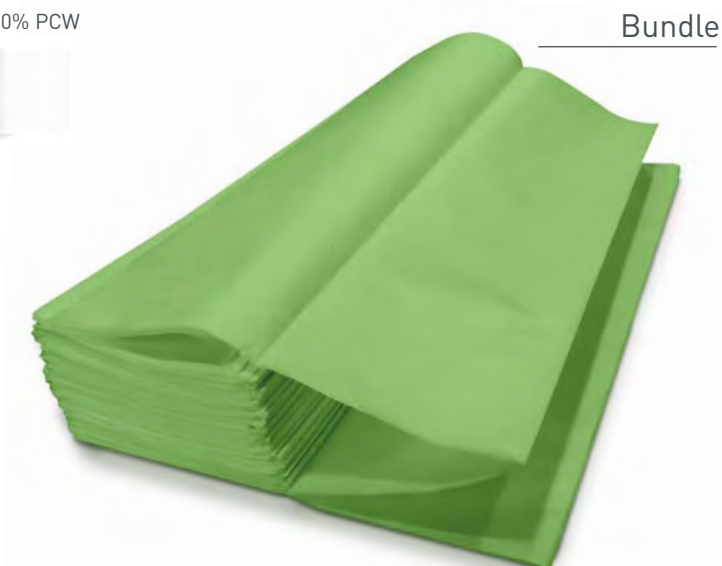

① Art. FAN9000M

② Art. FAN#

	# of ply		
33 cm x 500 m	1	18 gsm	3

③ Art. FAN22R100W1

	# of ply		
33 cm x 500 m	1	22 gsm	3

④ Art. FAN22R100W2

	# of ply		
33 cm x 500 m	2	22 gsm	3

⑤ Art. FAN33R100K

	# of ply		
33 cm x 500 m	1	33 gsm	3

⑥ Art. FAN35R100W

	# of ply		
33 cm x 500 m	1	35 gsm	3