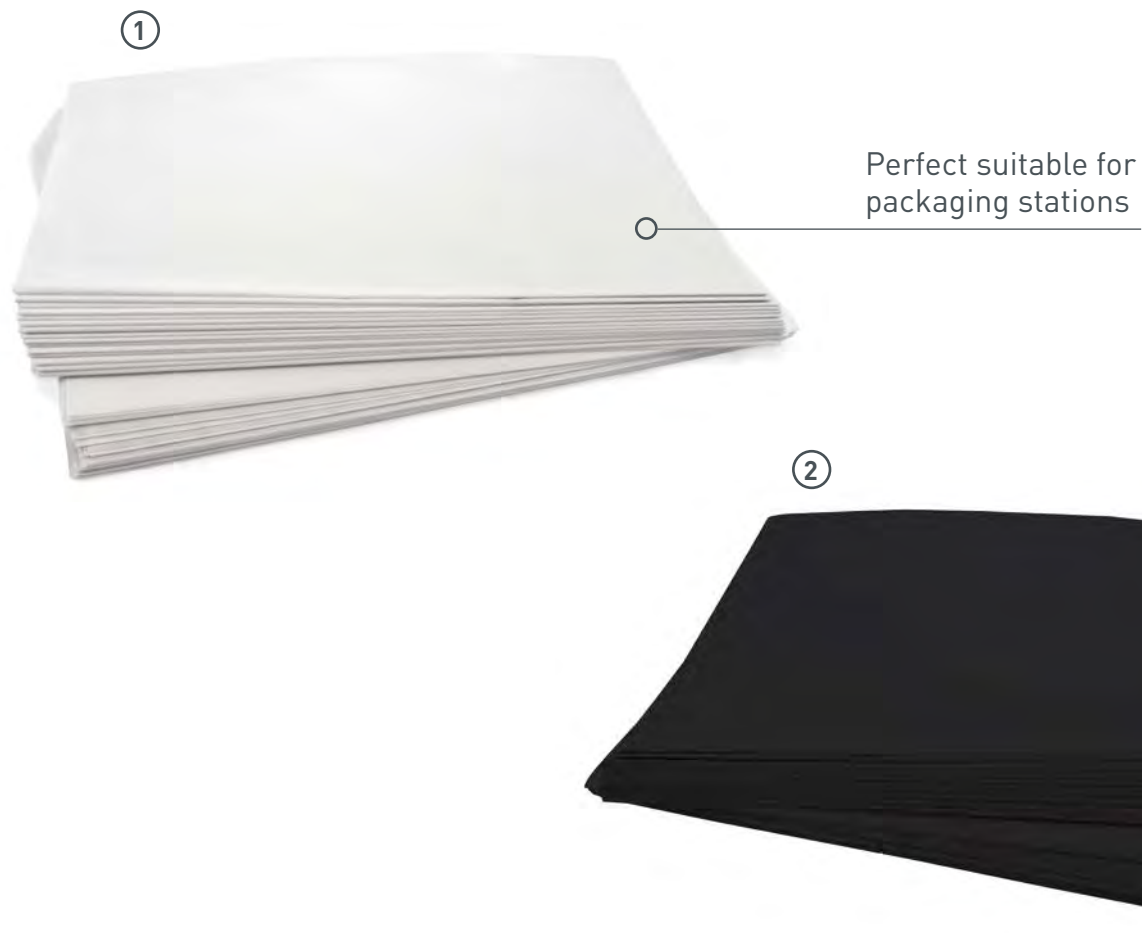

Bulk Pack Tissue paper

Convenient big packs with tissue paper.

For wrapping, sewing pattern, move, handicraft