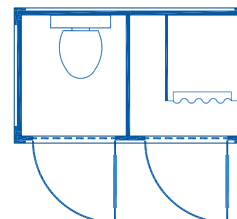

Office box Sanitary unit

Functionality in a very small space? We have the compact solution.

Office and sanitary box

The CONTAINEX office and sanitary box is more than just a box. Individually adaptable to your needs as an office or sanitary module. Thanks to its compact and robust design, it can be used in many different ways – as a ticket booth at events or as an additional WC unit on company premises.

BM/SA box 5'

L 1,200 mm
W 1,400 mm
H 2,540 mm*

BM/SA box 8'

L 2,400 mm
W 1,400 mm
H 2,540 mm*

* including lifting eyes: 2,545 mm

BM box 5'

BM box 8'

SA box 5'

SA box 8'

Weight (kg)

Size	BM box	SA box
5'	~ 420	~ 430
8'	~ 580	~ 710

**CONTAINEX
EXTRA**

*Sanitary
solutions with
fresh water
instead of
chemicals*

Design options

Various equipment options are available for the office and sanitary box: