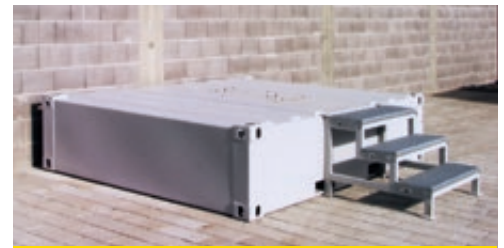

8' waste tank and steps